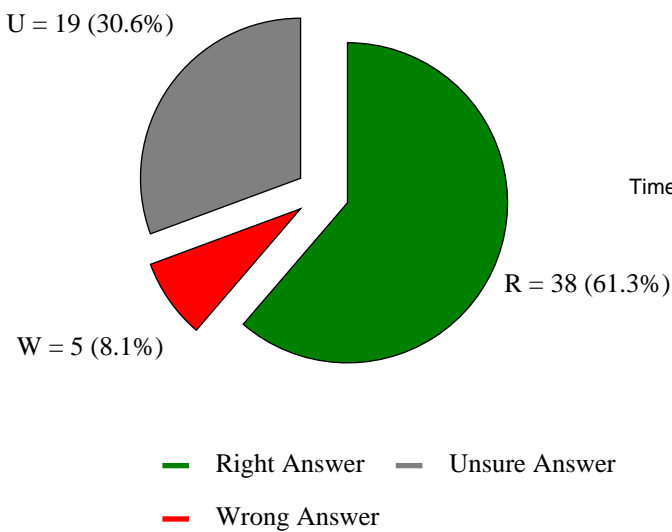

Overall Assessment

Your Ranking :  84.75 percentile (15.25 % of the test takers have scored more than you.)

Your Category :  Spectrum 13

Q Attempted	62	Total Score	23923	Avg Score	385	Percentage	38.59%
-------------	----	-------------	-------	-----------	-----	------------	--------

Correctness and Time Breakup

Detailed Analysis and Improvement Tips

For detailed analysis of your category (Spectrum 13) and to know ways to improve your score further. Please visit www.scoresofsteel.org/category.html and select your category