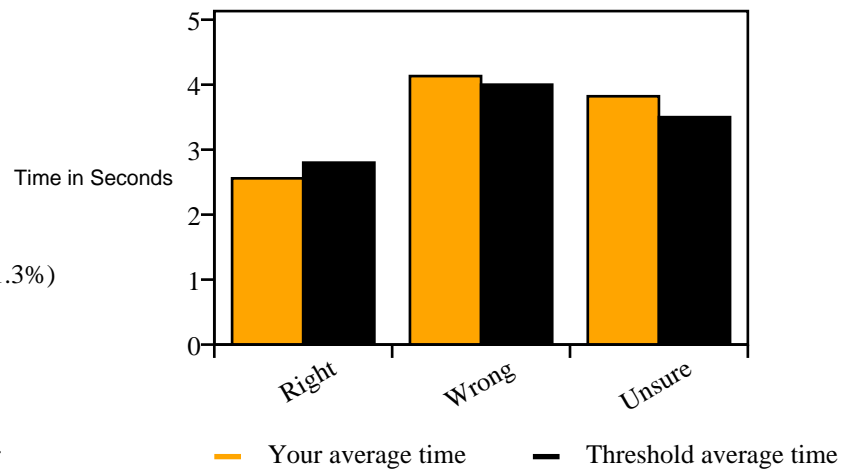

Overall Assessment

Your Ranking :  84.75 percentile (15.25 % of the test takers have scored more than you.)

Your Category :  Spectrum 13

Q Attempted	62	Total Score	23923	Avg Score	385	Percentage	38.59%
-------------	----	-------------	-------	-----------	-----	------------	--------

Correctness and Time Breakup

Detailed Analysis and Improvement Tips

For detailed analysis of your category (Spectrum 13) and to know ways to improve your score further. Please visit www.scoresofsteel.org/category.html and select your category